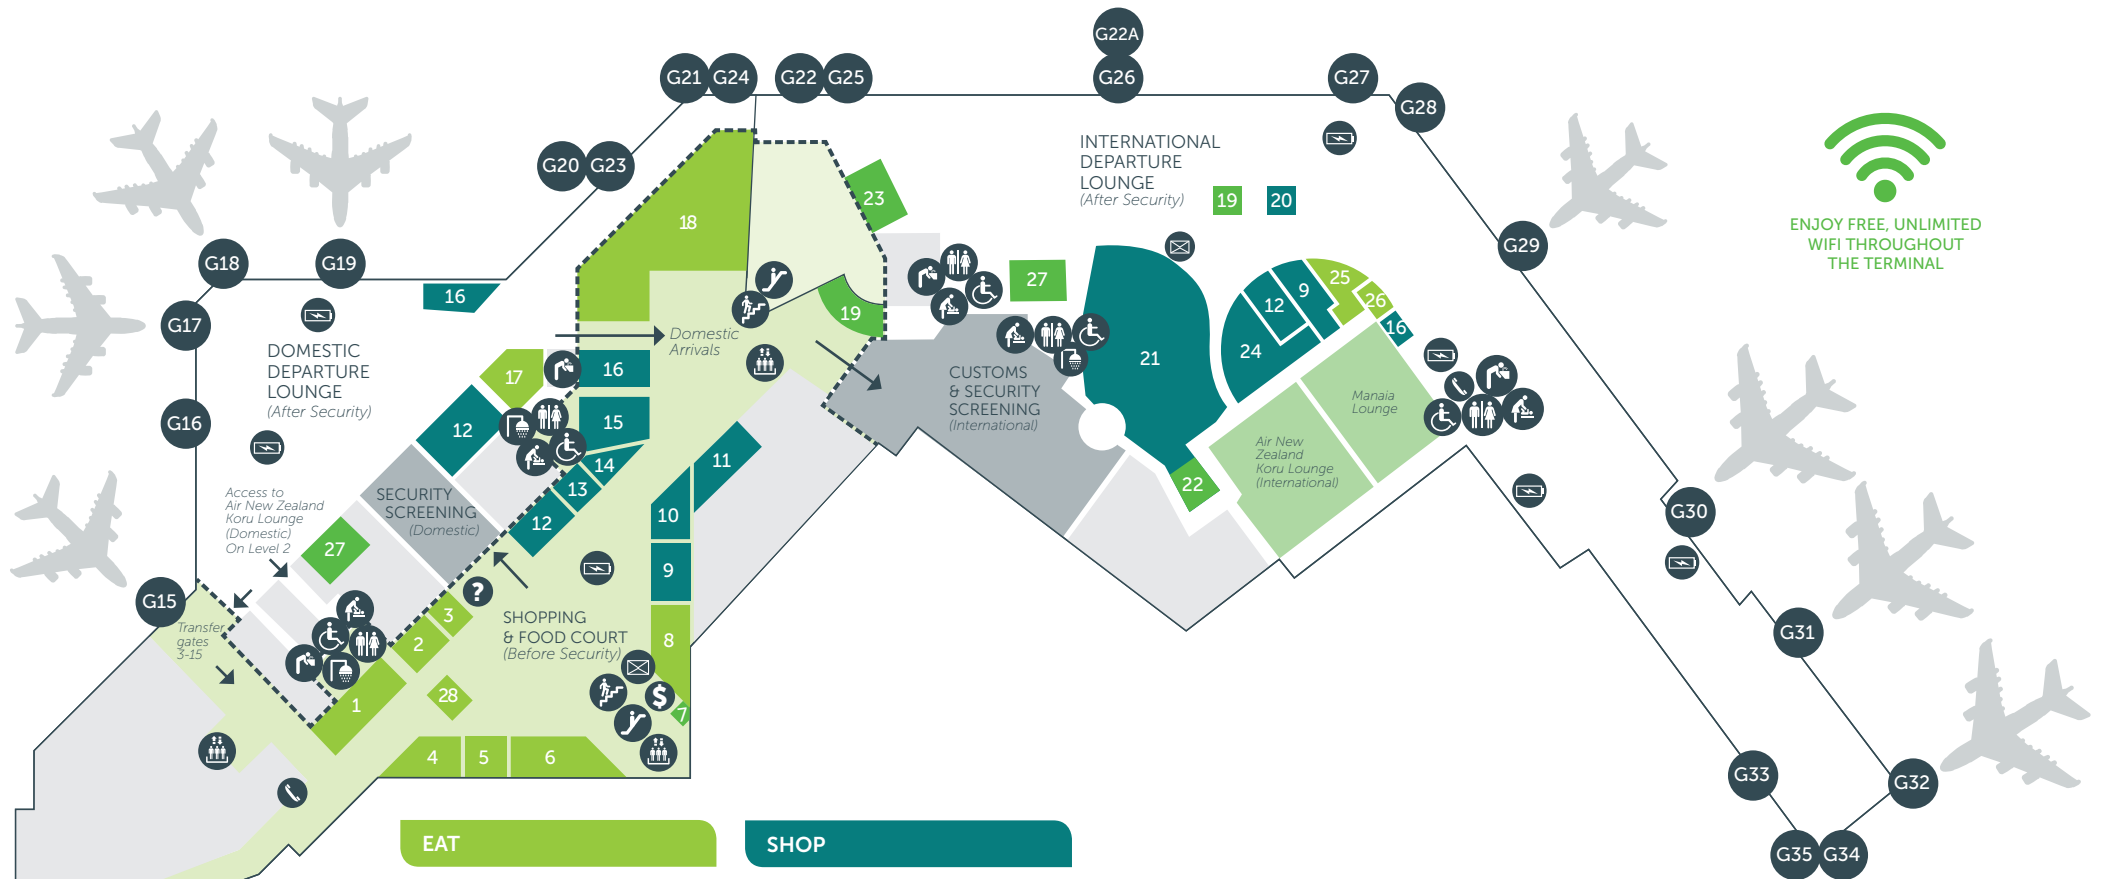

FIRST FLOOR TERMINAL MAP

ENJOY FREE, UNLIMITED WIFI THROUGHOUT THE TERMINAL

EAT	
Burger King	1
Healthy Habits	2
Wishbone	3
Sakura Sushi Bar	4
Noodle	5
Underground Coffee Company	6
Number Eight Kiwi Café	8
Icons	17
South Bar & Cafe	18
The Coffee Club	25
Espresso to Go	26
Tank Juice Bar	28

SHOP	
Global Culture	9
Antarctica	10
Roam	11
Relay	12
Tech2Go	13
Sunglass Hut	14
Simply New Zealand	15
TravelPharm	16
M.A.C Cosmetics	20
JR/Duty Free	21
Ballantynes	24

SERVICES	
Car Rental Key Drop-off	7
Travelex Currency Exchange	19
Duty & Tax Free Collection Point	22
Stretch & Relaxation Area	23
Kids' Zone	27

KEY	
	Accessible Toilets
	Toilets
	Shower
	Baby Change
	Water Fountain
	Airport Information
	Post Box
	Security Border
	Telephone
	Bag Claim
	Stairs
	Escalator
	Lift
	ATM
	Charging Station
	Gates