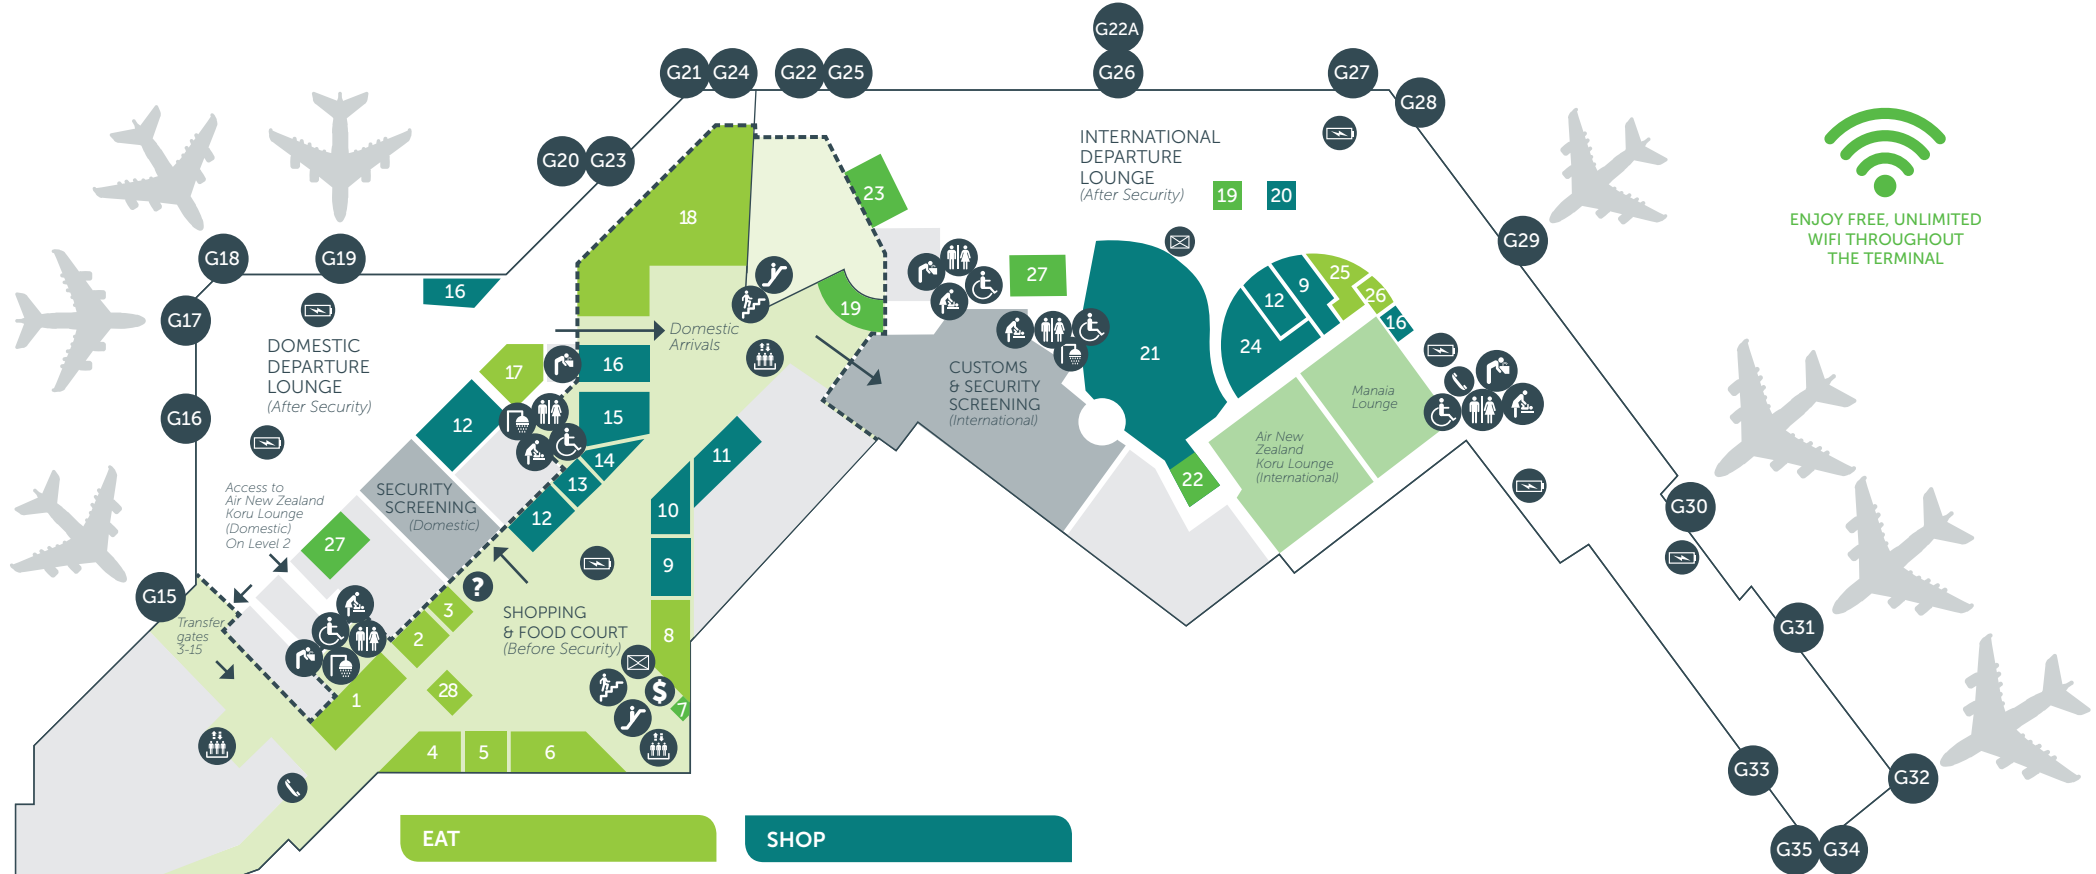

FIRST FLOOR TERMINAL MAP

ENJOY FREE, UNLIMITED WIFI THROUGHOUT THE TERMINAL

EAT	
Burger King	1
Healthy Habits	2
Wishbone	3
Sakura Sushi Bar	4
Noodle	5
Underground Coffee Company	6
Number Eight Kiwi Café	8
Icons	17
South Bar & Cafe	18
The Coffee Club	25
Espresso to Go	26
Tank Juice Bar	28

SHOP	
Global Culture	9
Antarctica	10
Roam	11
Relay	12
Tech2Go	13
Sunglass Hut	14
Simply New Zealand	15
TravelPharm	16
M.A.C Cosmetics	20
Aelia Duty Free	21
Ballantynes	24

SERVICES	
Car Rental Key Drop-off	7
TravelEx Currency Exchange	19
Duty & Tax Free Collection Point	22
Stretch & Relaxation Area	23
Kids' Zone	27

KEY	
	Accessible Toilets
	Toilets
	Shower
	Baby Change
	Water Fountain
	Airport Information
	Post Box
	Security Border
	Telephone
	Bag Claim
	Stairs
	Escalator
	Lift
	ATM
	Charging Station
	Gates