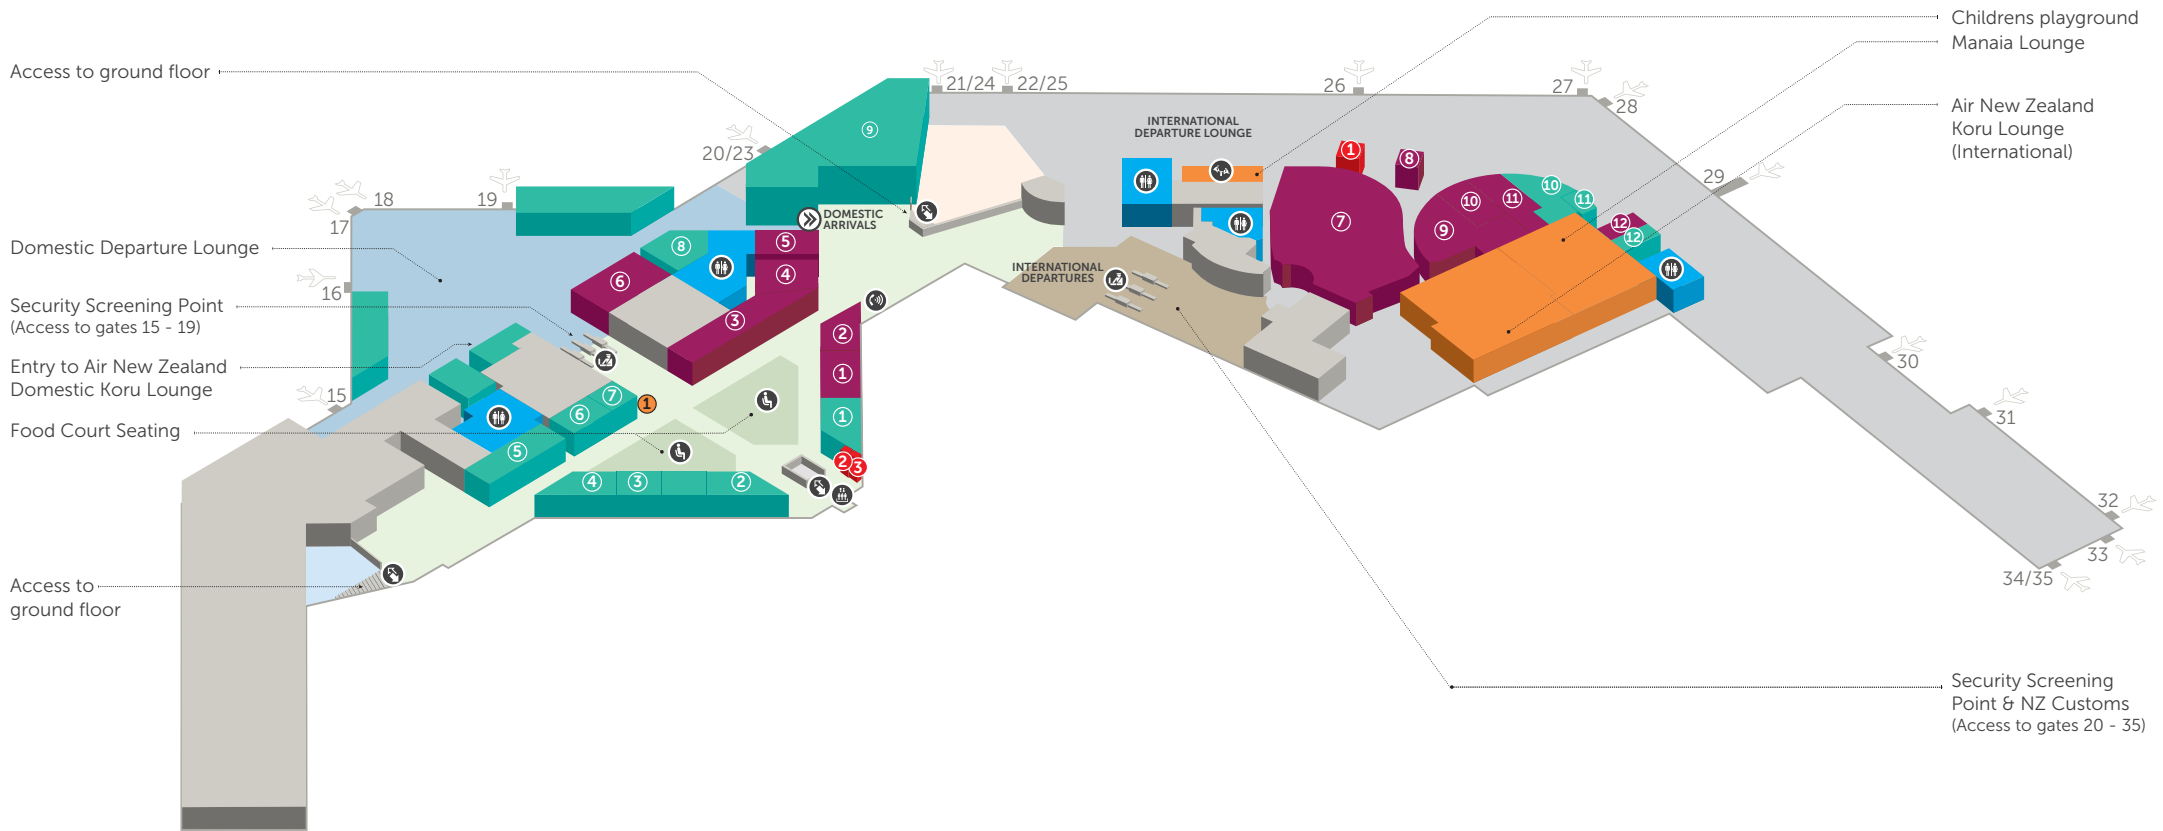

FIRST FLOOR

\$ MONEY

1. Travelex
2. BNZ ATM
3. ANZ ATM

🛍️ RETAIL

1. Global Culture	7. JR Duty Free
2. Antarctica	8. MAC
3. Relay	9. Ballantynes
4. Simply NZ	10. Relay
5. Airport Pharmacy	11. Global Culture
6. Relay	12. Timezone

🍴 FOOD & BEVERAGE

1. Number Eight	7. Wishbone
2. Underground Coffee Company	8. Icons
3. Noodle	9. South Bar & Cafe
4. Sakura	10. Grab & Fly
5. Burger King	11. Coffee Club
6. Healthy Habits	12. Espresso to Go

📍 AIRPORT SERVICES

1. Help Desk

- Access to first floor
- Toilets
- Phone
- Lift
- DOMESTIC DEPARTURE LOUNGE
- INTERNATIONAL DEPARTURE LOUNGE