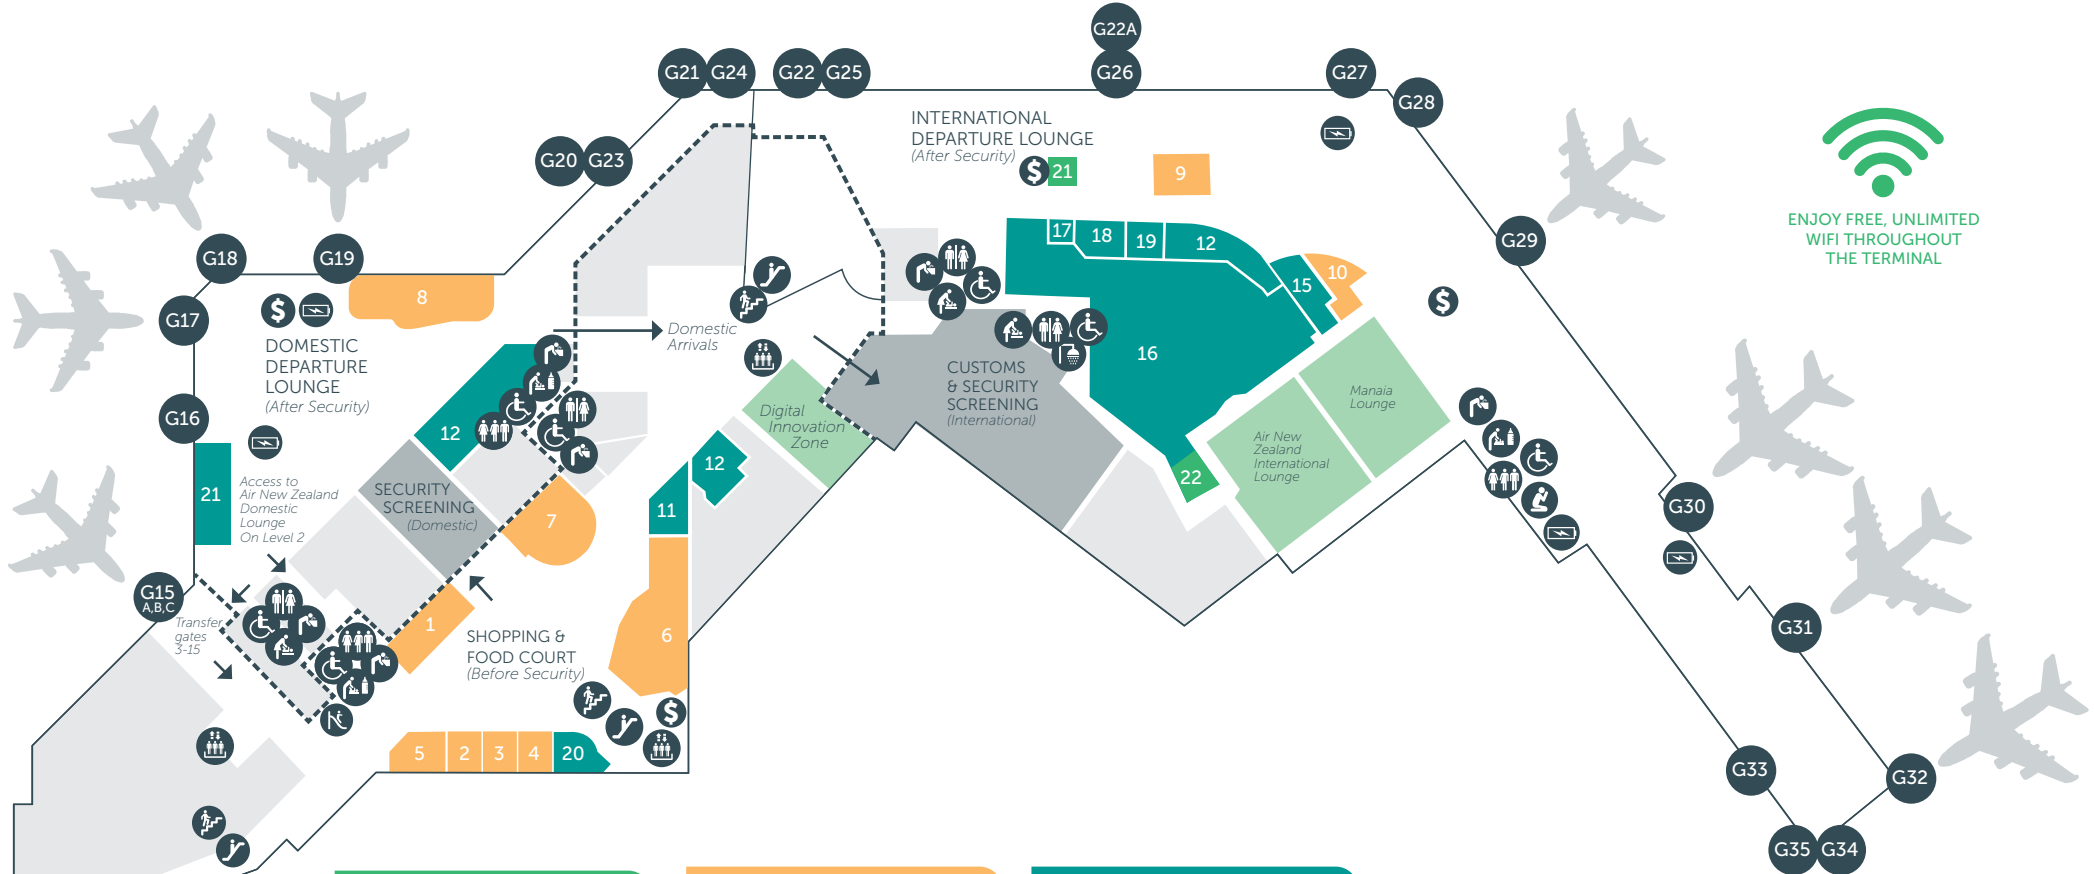

# FIRST FLOOR TERMINAL MAP

ENJOY FREE, UNLIMITED WIFI THROUGHOUT THE TERMINAL

SERVICES	
Travelex Currency Exchange	21
Duty & Tax Free Collection Point	22

EAT	
Burger King	1
Hikari	2
Mama's Kitchen	3
The Sushi Platter	4
Tank	5
Portal Bar & Eatery	6
Fern & Co	7
Fush & Tātou Tātou	8
The Voyager Bar	9
Mountain View Café & Bar	10

SHOP	
Explore – Simply New Zealand	11
Relay	12
Aelia Duty Free	16
Whittaker's	17
Naturally NZ	18
TikiTour	19
UGG Australia Classic	20
Discover Christchurch	21

KEY		
	Accessible Toilets	
	Toilets	
	All Gender Toilets	
	Shower	
	Baby Change	
	Parents Room	
	Water Fountain	