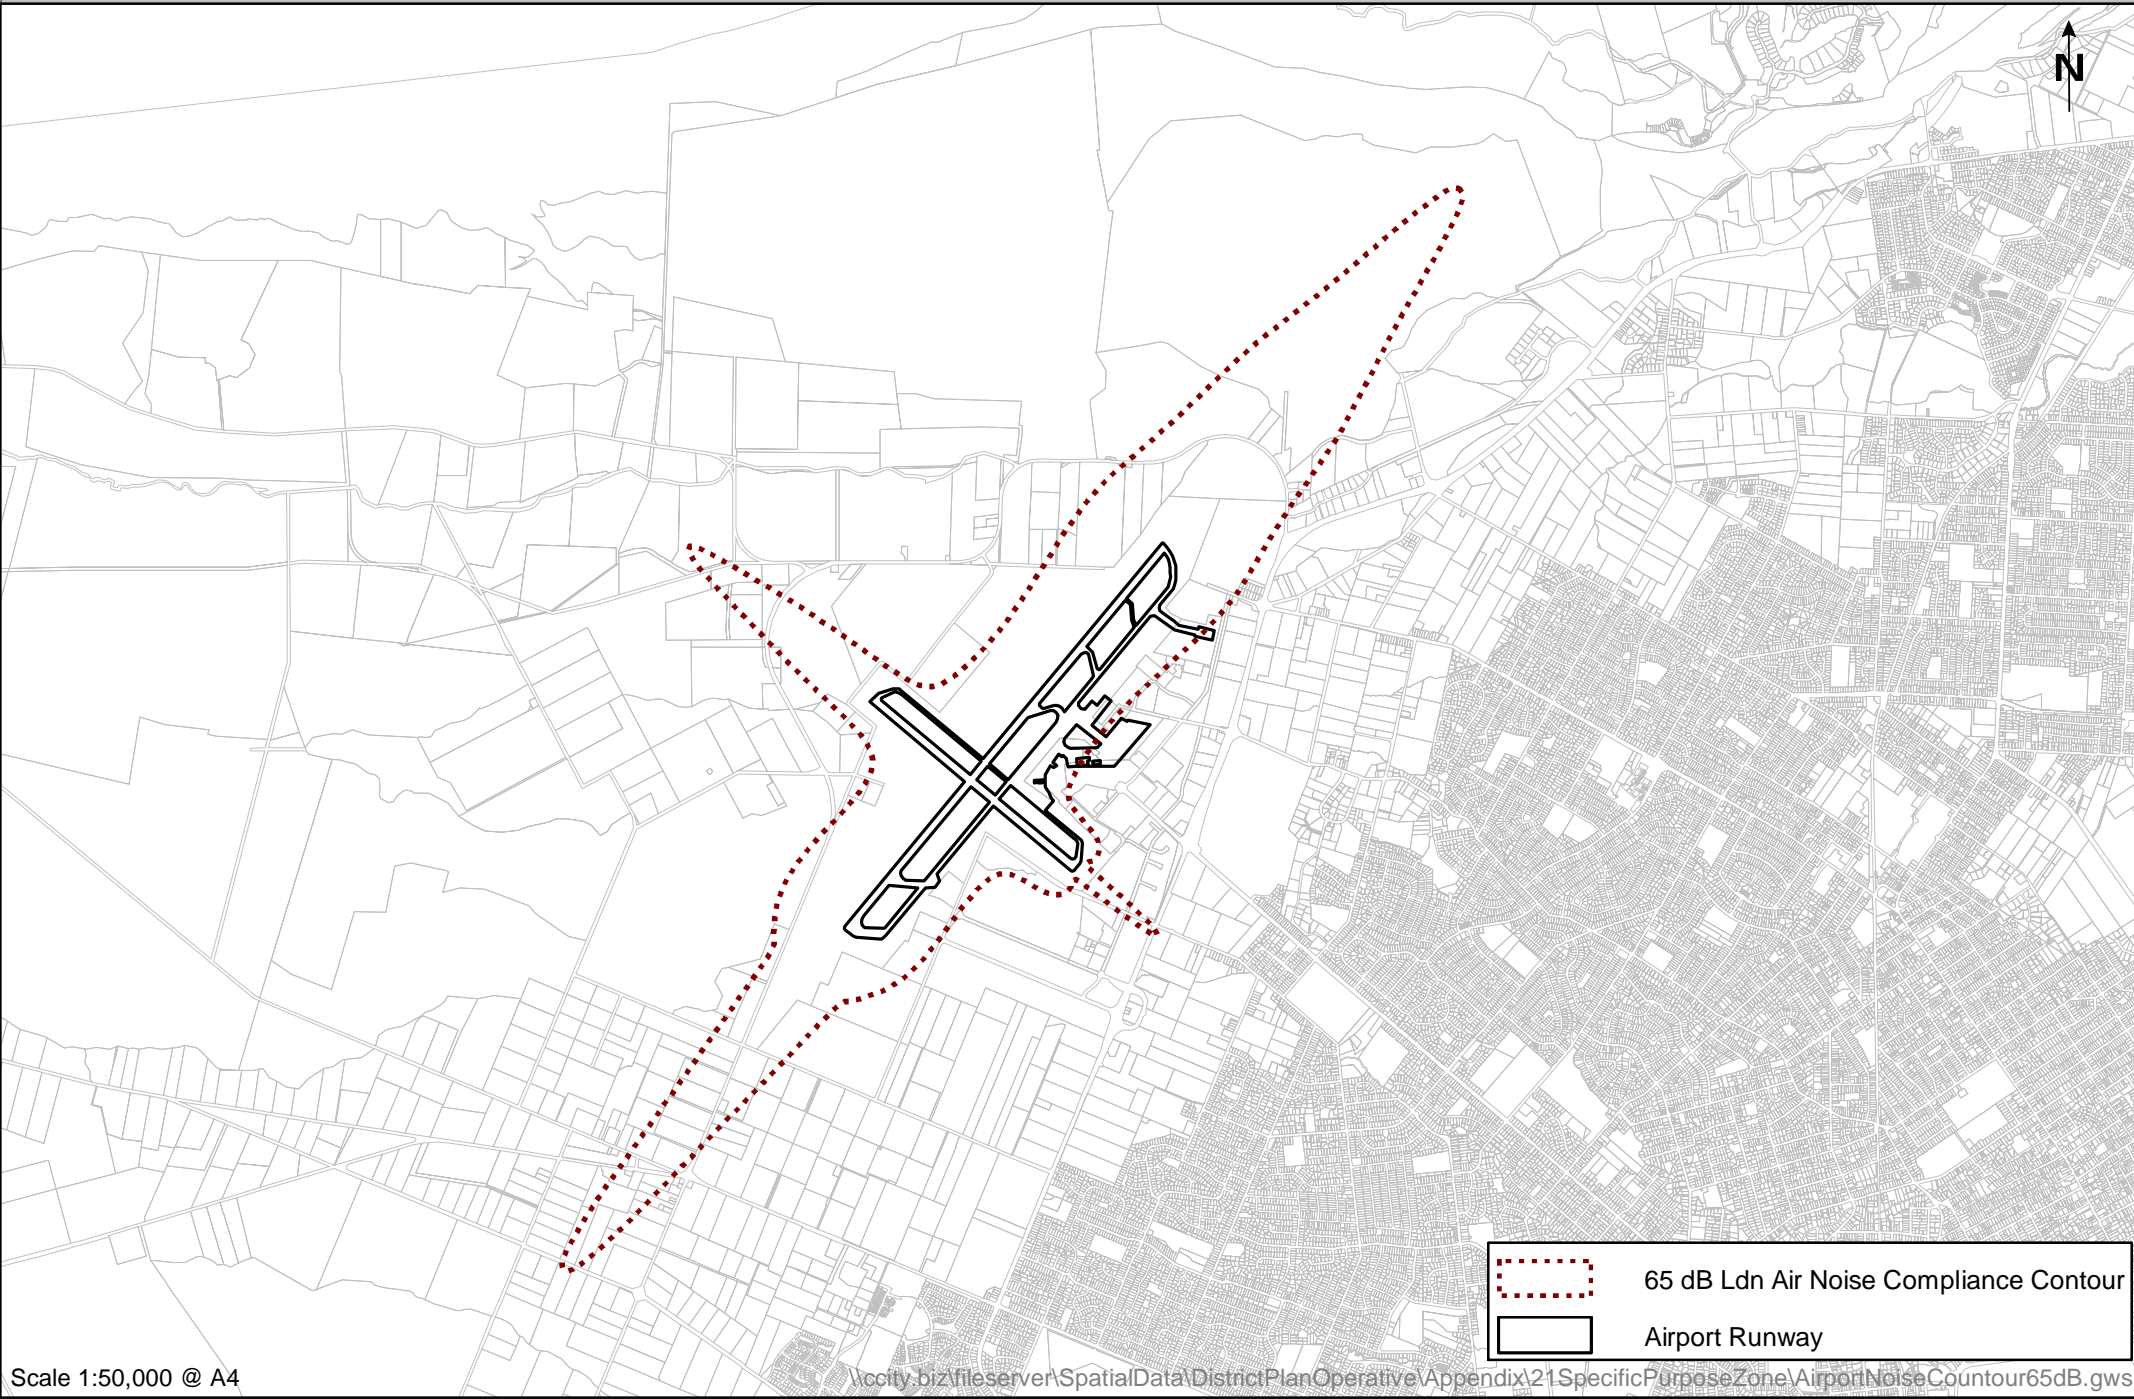

**Figure 1: Map of 65 dB Ldn Air Noise Compliance Contour**

Scale 1:50,000 @ A4

\\ccity.biz\fileserver\SpatialData\DistrictPlanOperative\Appendix\21\SpecificPurposeZone\AirportNoiseCountour65dB.gws